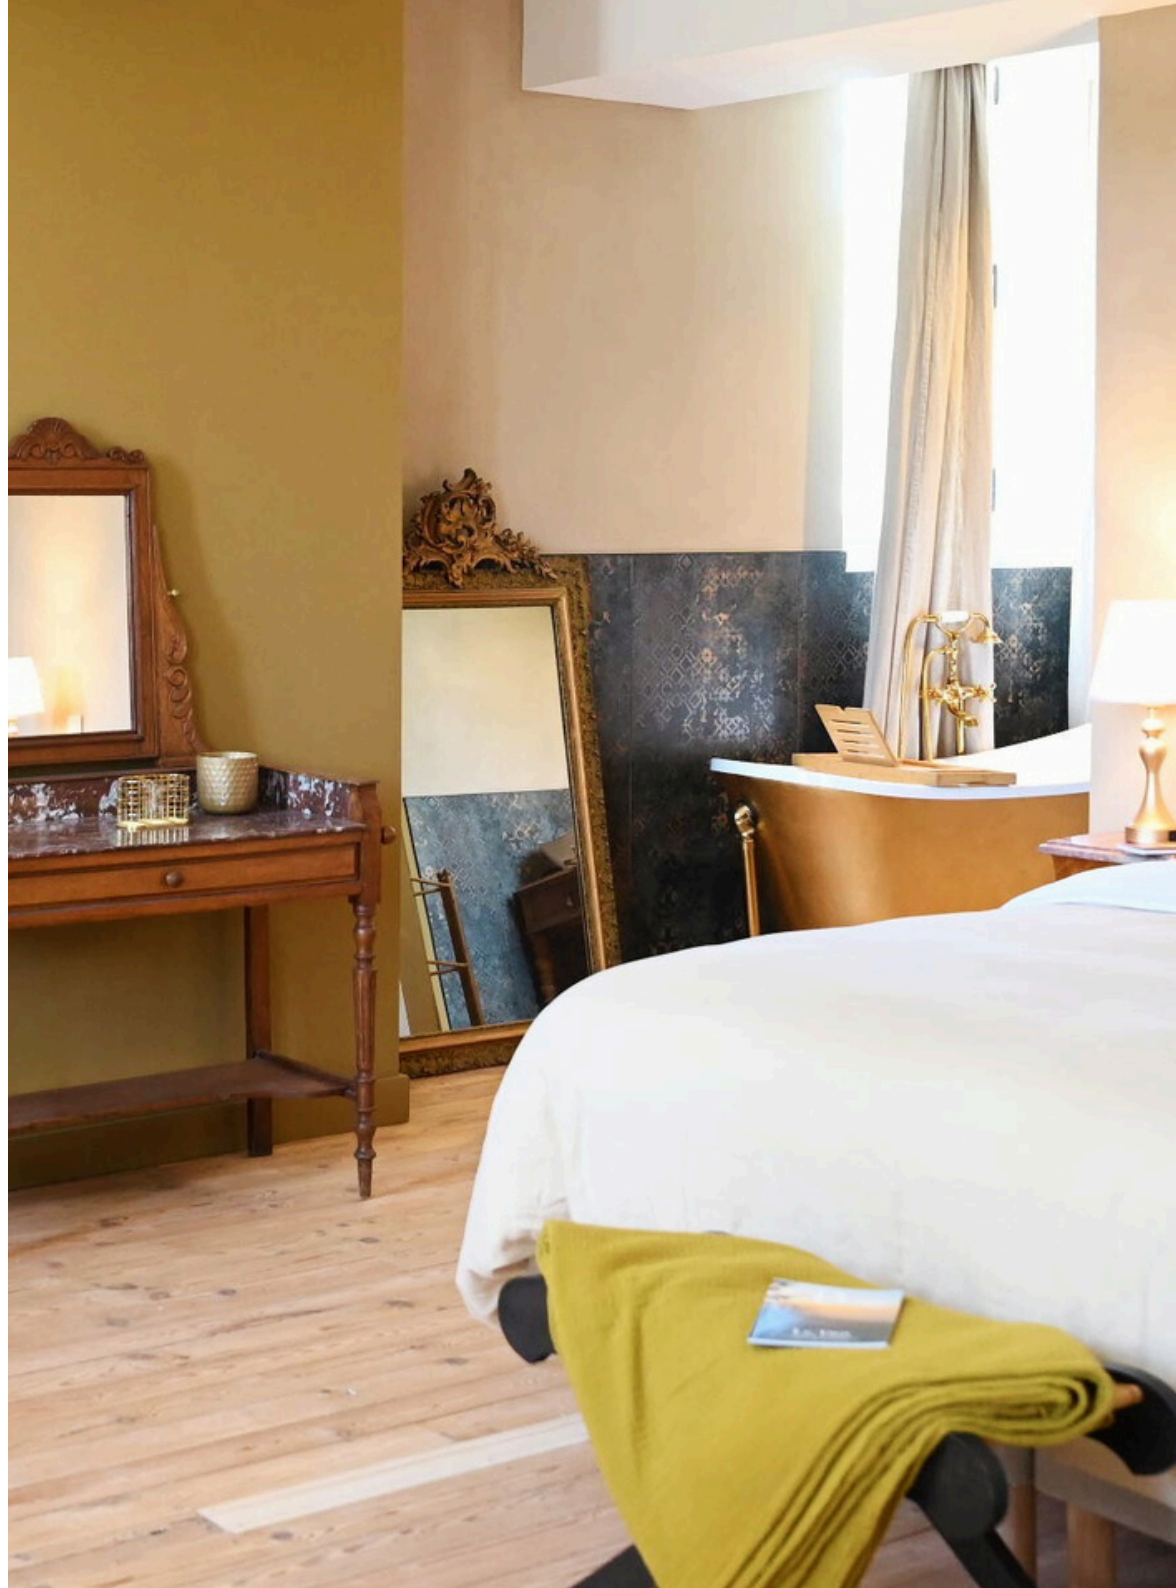

 73 m² reception room

 Small lounge 32 m²

 Furniture and crockery
for 80 people

 Secure car park

THE ZOE BRIDAL SUITE

 85 m²

King size bed 180x200

Whether as a bridal suite or a charming retreat, the Zoé Suite has been designed as a cloud of softness to bring your most beautiful day to a close.

It is named after the last lady of the house, the one who gave the château its present appearance.

A discreet tribute to the history of the house. Combining authenticity with contemporary elegance, the Zoe Suite offers a peaceful and refined setting to prolong the magic of your wedding.

DELUXE ROOMS

 48 m²

King size bed 180x200

 45 m²

King size bed 180x200

COMFORT ROOMS

m² 23 m²

King size bed 180x200

m² 34m²

King size bed 180x200

m² 36 m²

King size bed 180x200

PMR

m² 37 m²

King size bed 180x200

FAMILY SUITE